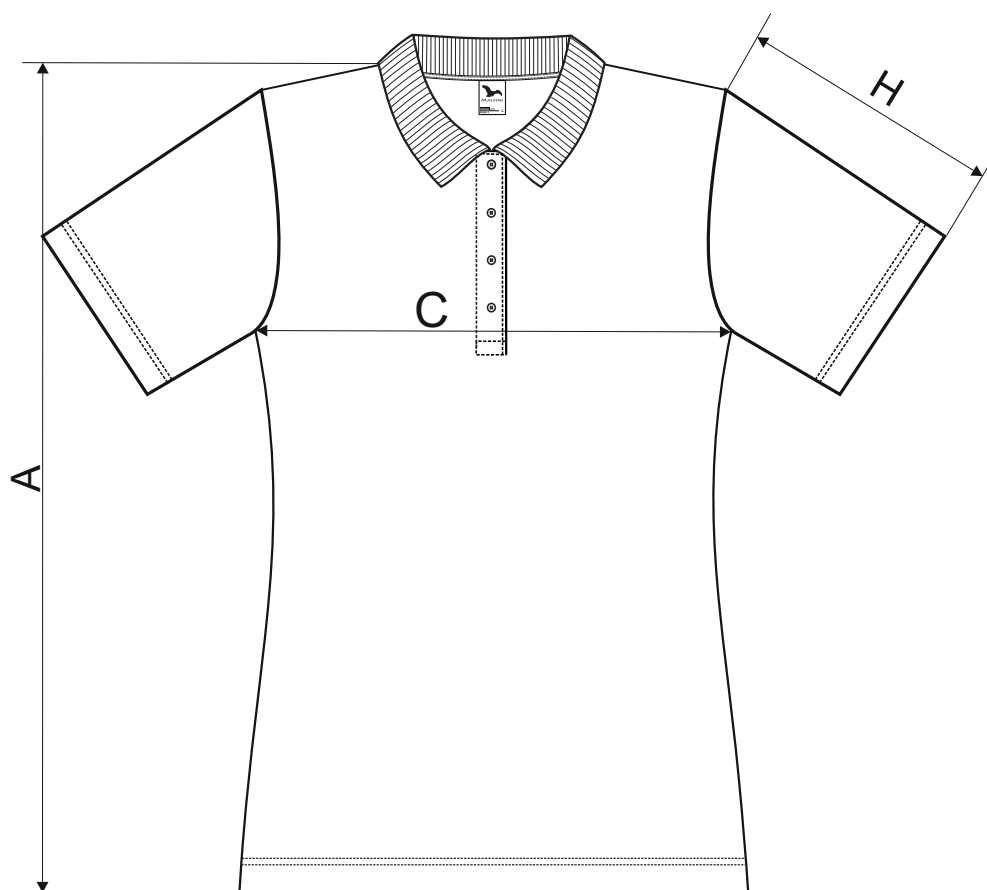

223 Single J. ♀

SIZE SPECIFICATION [cm]

size	XS	S	M	L	XL	2XL
A	63	65	67	69	71	73
C	40	43	46	50	55	61
H	15,5	16,5	17	18	18,5	19

All size specifications listed are in cm. Accepted tolerance of up to $\pm 5\%$.